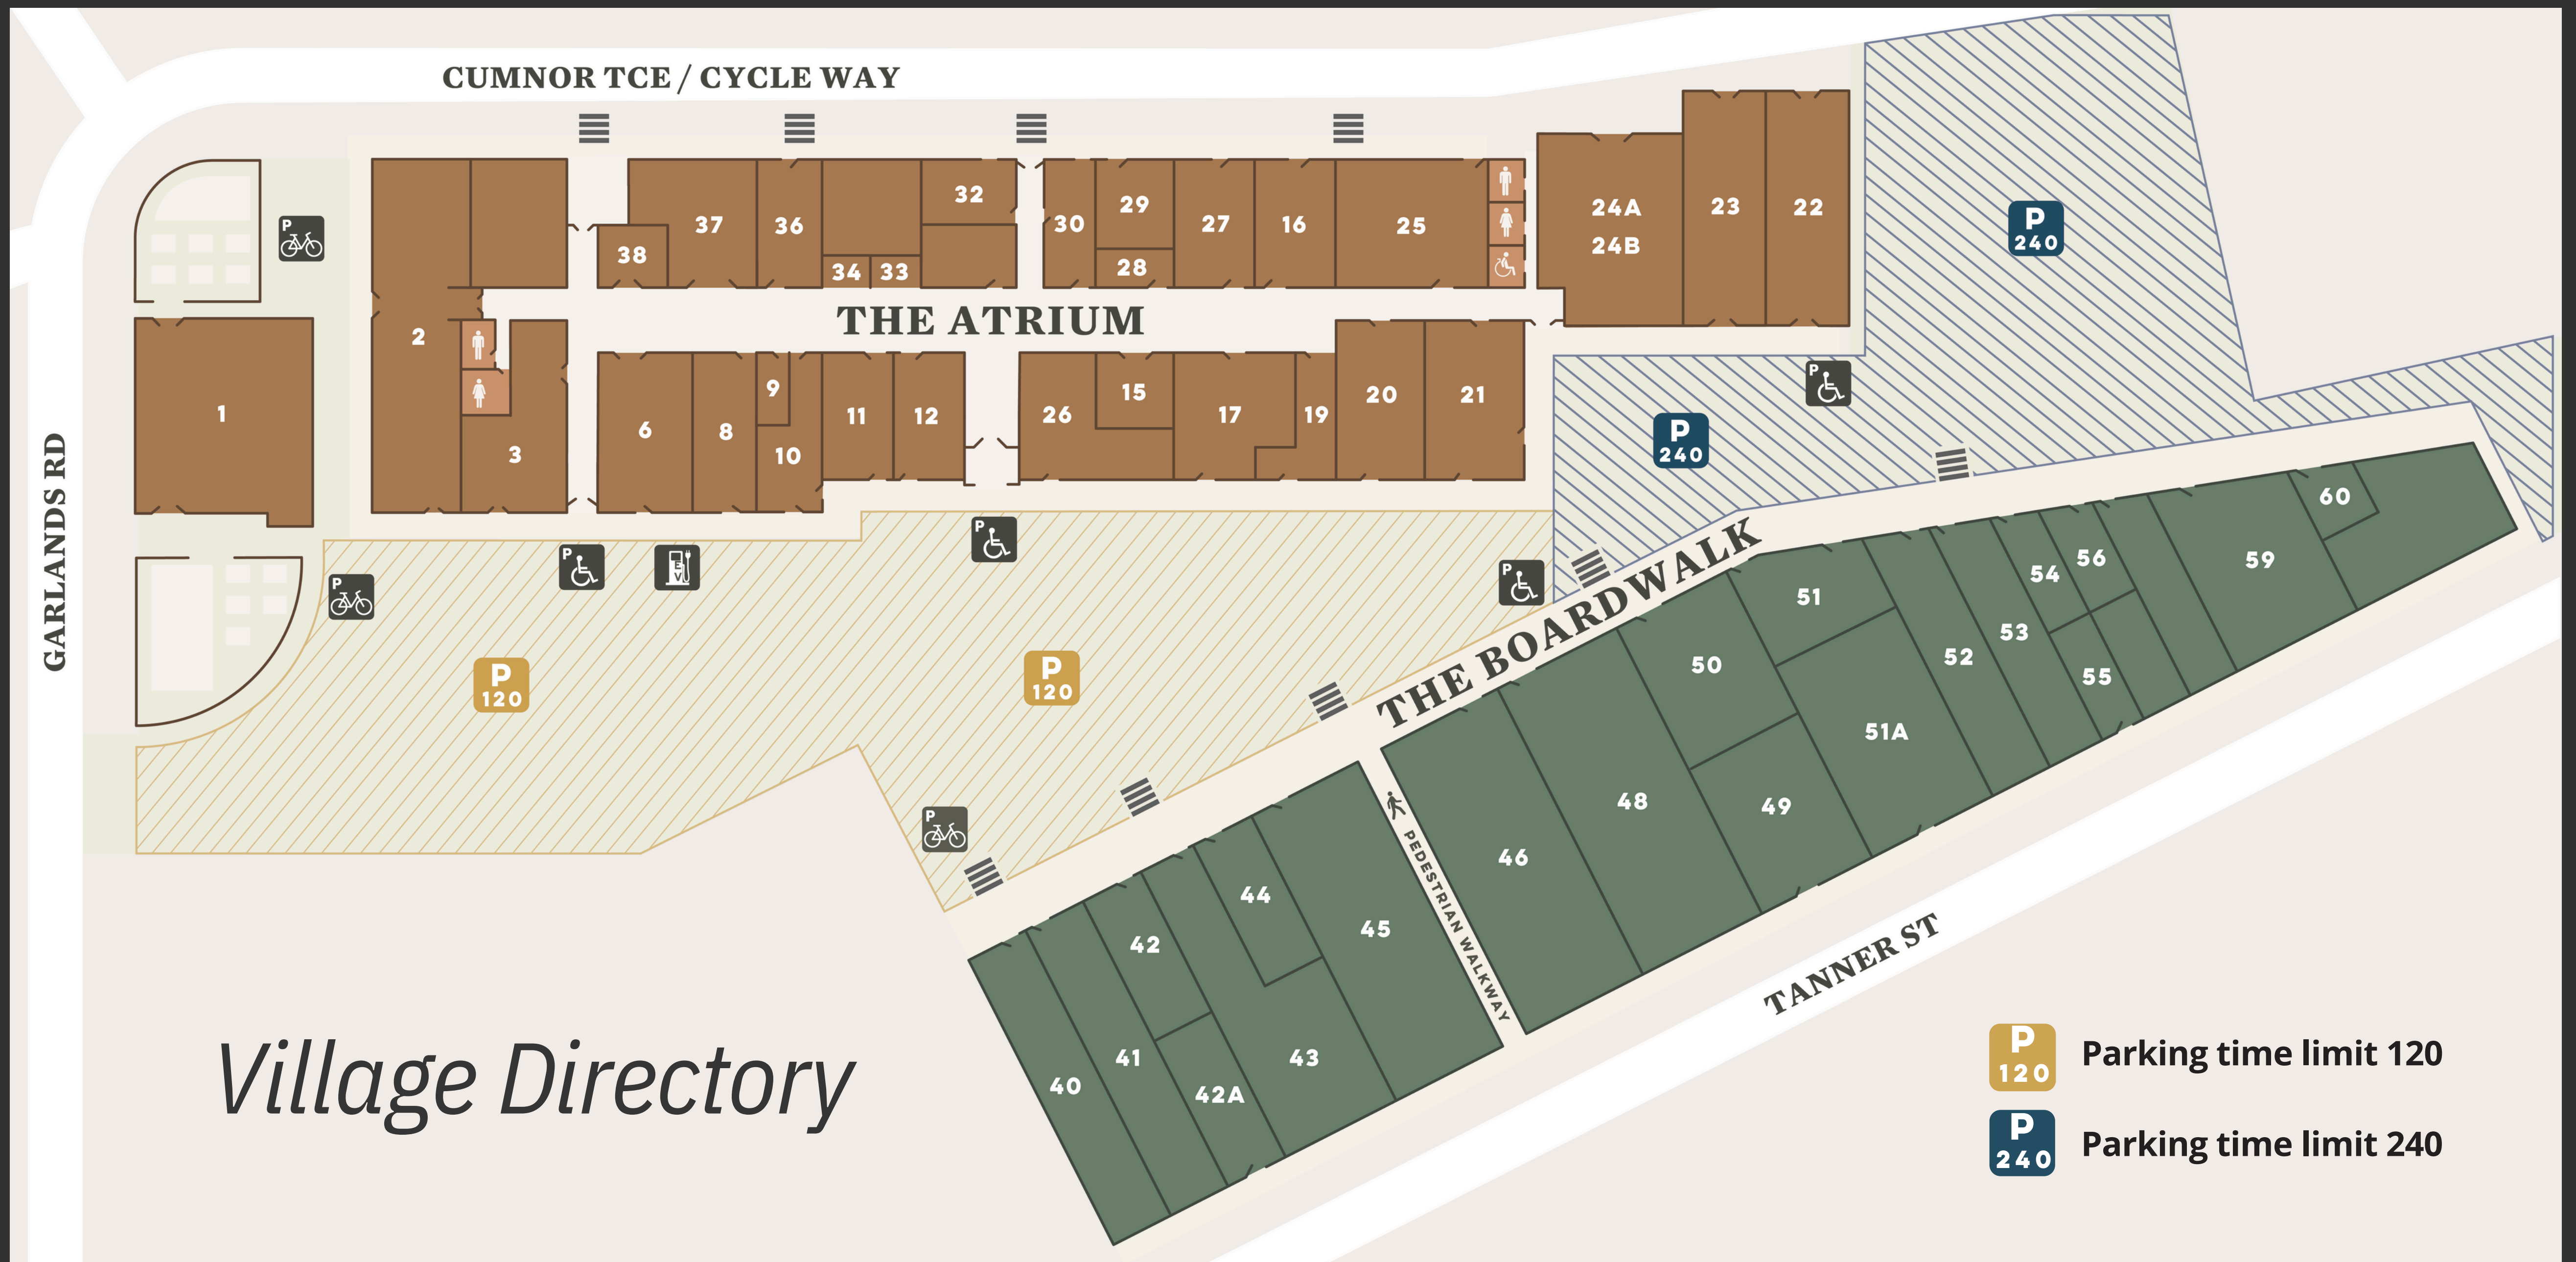

THE TANNERY

Boutique Shopping & Restaurants & Bars

Village Directory

P 120 Parking time limit 120
P 240 Parking time limit 240

THE ATRIUM

Apothecary	3	Marmaduke Shoppe	16
Blue Smoke	2	Metropolitan Lounge	24B
Bon Bon	33	Mitchelli's Café Rinato	21
The Brewery Bar & Restaurant	1	Morgan and Page	10
Co Lab Hair Art	29	Mrs Bottomley's Flowers	27
Cosi Fan Tutte	30	Munns — The Man's Store	32
Deluxe Cinemas	24A	My Nails	19
Dumpling Corner	38	Nori Table	20
Fresca Mediterranean	22	Penny Black Victorian Tea Room	37
EnCompass	26	The Pop-Up Store	15
HAPA	36	Recycle Boutique	17
Keysmith Services	34	Sew & Co	23
KILT	12	Smith's Bookshop	8
La Bu Jewellers	9	Sol Spa	25
Long Way Home	6	Uncommon	11
Mankind Barbers	28		

THE BOARDWALK

Alchemy Equipment	45	Grassroots Yoga & Health	53
Te Ara Teatea Trust	59	Hunter Anderson Architecture	54
Bellbird Bakery	40	Magma Gallery Picture Framing	51
Bolt of Cloth	48	Matthews Eyecare	50
Blank Canvas Tattoo & Art Studio	49	Silversmith's Guild of Canterbury	55
Bombo	41	The Perfect Brow (TPB)	60
ChCh Guild of Weavers & Spinners	42A	Sadhana Surfboards	52
The Fabric Store	46	The Well Whole Body Studios	51A
Fabric House	43	Wear Else	44
The Filing Kabinett	56	Wool Yarn Fibre	42